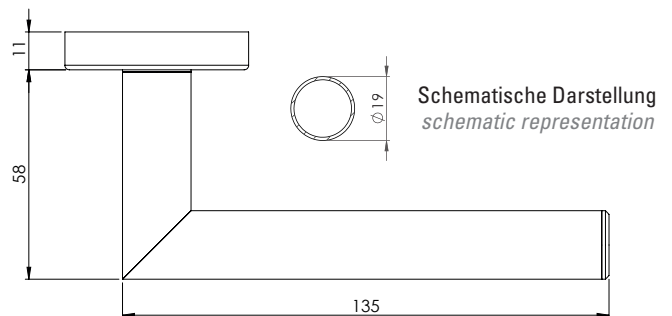

Schwarz
black

L-FORM BLACK

- easy mounting
- precise processed surface
- durable high quality
- fits conventional doors with keyhole drilling
- resistant slide bearing

PZ-Variante
pc variant

WC-Variante
wc variant

Türgriff
door handle

Wechselgarnitur
knob handle rose set

linke + rechte Variante
left + right variant

Fenstergriff
window handle

links/rechts
left/right

Lieferumfang / in the box:

Griffpaar auf Rosetten, Schlüssel-Rosettensatz, Befestigungssatz, Bohrschablone
door handle on the rose, key-hole-rose, mounting kit, drill-plan